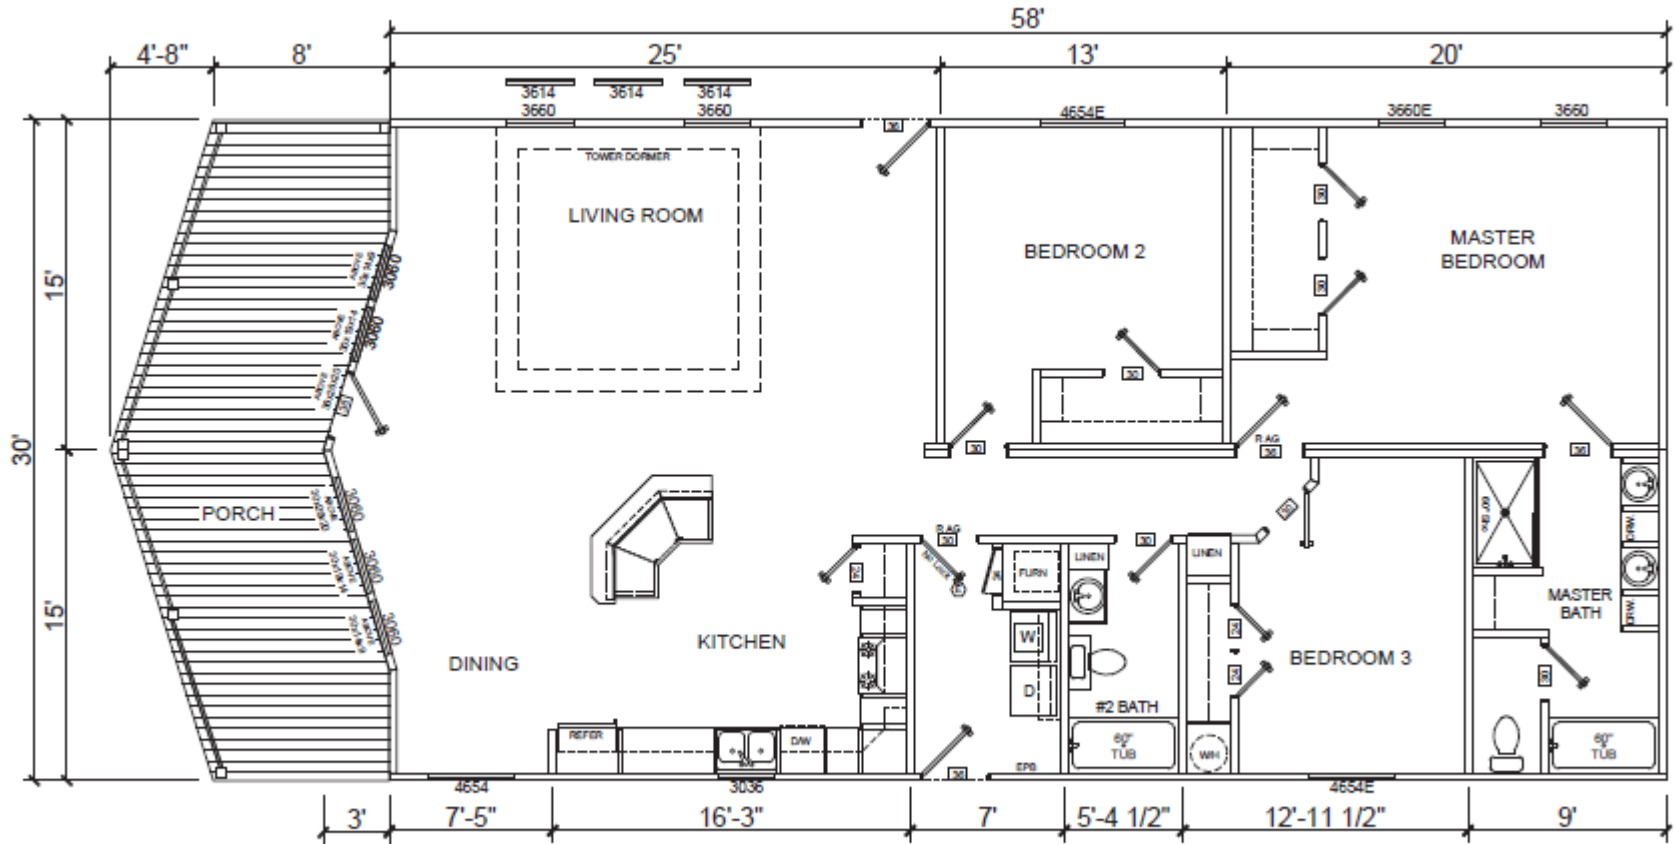

860 PROW

1770 SQ FT

Alternate Master Bath

view our display models at 4384 E Interstate 30, Rockwall, Texas 75087

1-877-219-4059 or 972-771-2176

www.CabinSupercenter.com

www.ParkModelSupercenter.com

MHDRET00036207/IHB1526

Due to continuous improvements, regulations, and material/product changes, floorplan specifications may change without notice.